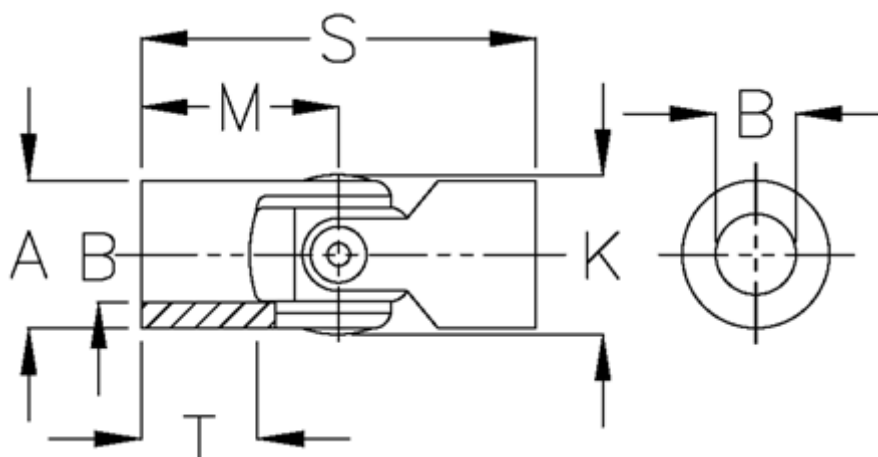

# Data Sheet

Article number: 07750400

Description: Single cross joint w/slide bearing  
0.750.400

## Measures

A	= 50
B H7	= 32
K	= 52.5
M	= 66
MD max N m	= 290
s	= 132
T	= 40